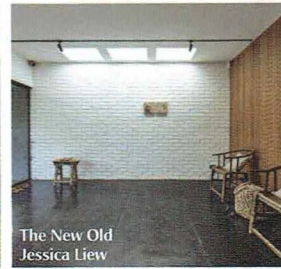

Shrouded House
Inare Architects in conjunction
with Allison Pye Interiors